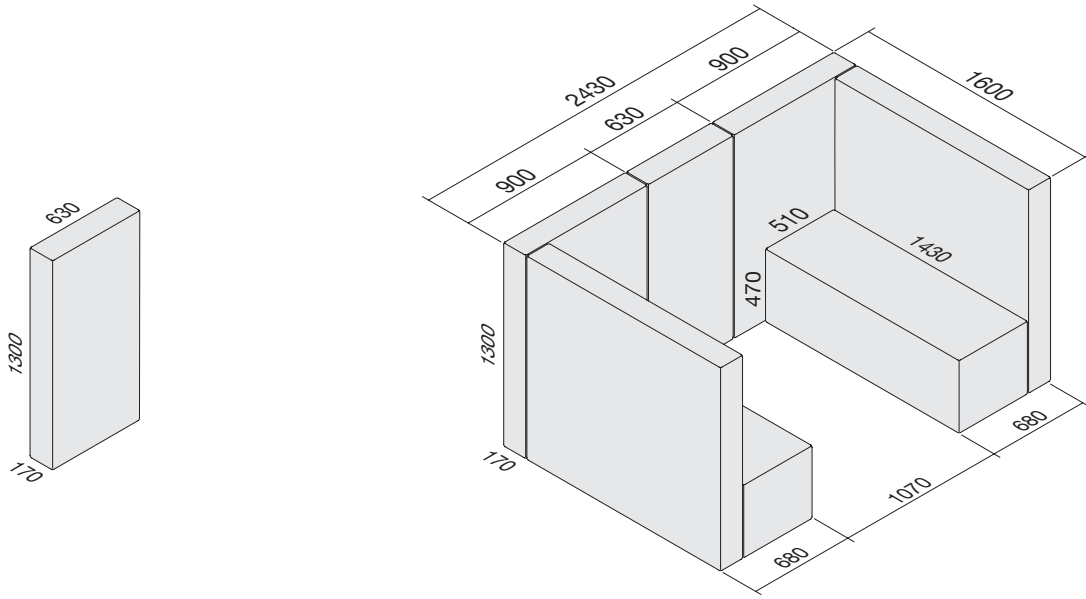

We design silence®

Mood Screen design by Alain Berteau