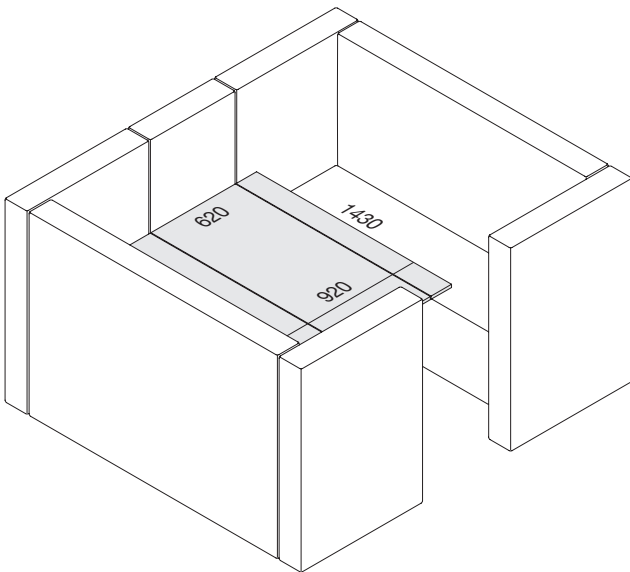

We design silence®

Mood Screen design by Alain Berteau

2X MS 2000 DB9 + MS TECHNIQUE

CONFIGURATIONS

TABLE KT2 - 150

TABLE KT2 - 300

MS 2000 DB9 + MS TECHNIQUE

x 6