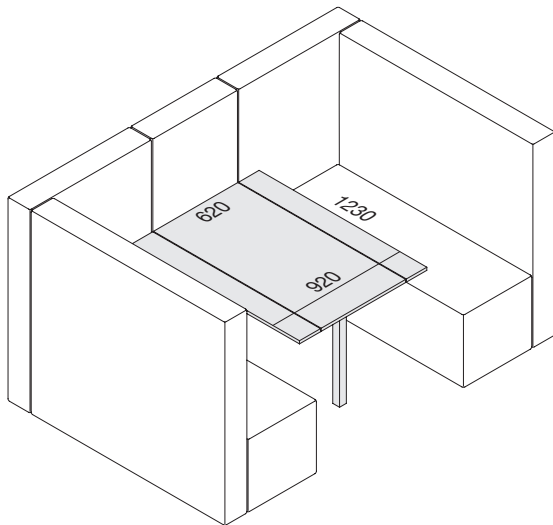

MS 1600 D9B9 + MSTECHNIQUE + TABLE KT 3

We design silence®

Mood Screen design by Alain Berteau

CONFIGURATIONS

MS TECHNIQUE

MS 1600 D9/B9 + MS TECHNIQUE

TABLE KT3 - 150

TABLE KT3 - 300

				
MS TECHNIQUE		25	x1 1300 x 630 x 170 mm	8 weeks
MS 1600 D9/B9 + MS TECHNIQUE	x 4	64	x2 1430 x 470 x 510 mm x2 1430 x 1300 x 170 mm x2 900 x 1300 x 170 mm x1 1300 x 630 x 170 mm	8 weeks
TABLE KT3 150 / 300	x 4	12 / 15	x1 620 x 1230 x 100 mm	8 weeks