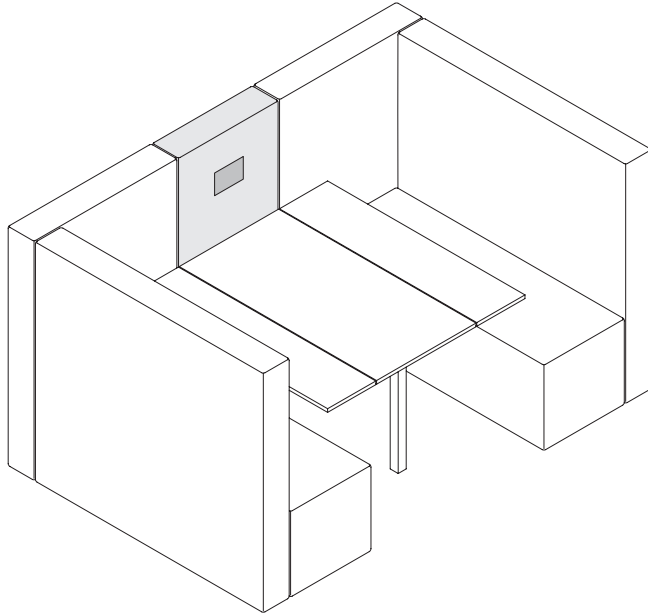

We design silence®

Mood Screen design by Alain Berteau

ACCESSORIES

MA (Monitor arm)