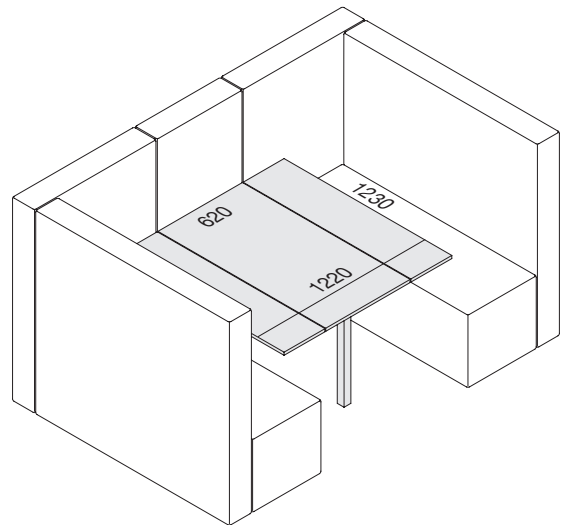

MS 1600 D9B9 + MSTECHNIQUE + TABLE KT 3

We design silence®

Mood Screen design by Alain Berteau

CONFIGURATIONS

MS TECHNIQUE

MS 1600 D9/B9 + MS TECHNIQUE

TABLE KT3 - 150

TABLE KT3 - 300

				
MS TECHNIQUE		25	x1 1300 x 630 x 170 mm	8 weeks
MS 1600 D9/B9 + MS TECHNIQUE	x 4	64	x2 1430 x 470 x 510 mm x2 1430 x 1300 x 170 mm x2 900 x 1300 x 170 mm x1 1300 x 630 x 170 mm	8 weeks
TABLE KT3 150 / 300	x 4	12 / 15	x1 620 x 1230 x 100 mm	8 weeks